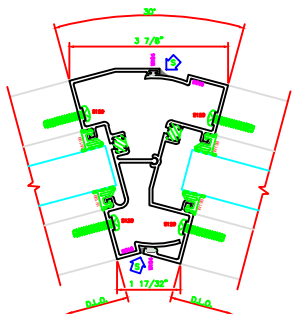

622 15° TO 30° INSIDE ADJ. VERT.  
403 SCREWPLINE

625 15° TO 30° OUTSIDE ADJ. VERT.  
403 SCREWPLINE

623 23° OUTSIDE VERT.  
403 SCREWPLINE

621 0° TO 15° OUTSIDE ADJ. VERT.  
403 SCREWPLINE

607 0° TO 15° INSIDE ADJUSTABLE DEG. VERT.  
403 SCREWPLINE

627 15° TO 23° INSIDE ADJ. VERT.  
403 SCREWPLINE

507 O.G. HORZ.  
403 SCREWPLINE

ERASE NOTE:  
ARCH./G.C. NOTE:  
INTERIOR USE ONLY

202 O.G. SILL  
403 SCREWPLINE

205 LG. SILL  
403 SCREWPLINE