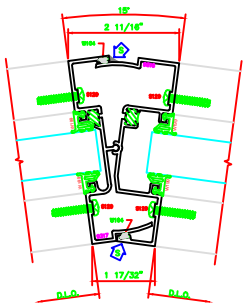

622 15° TO 30° INSIDE ADJ. VERT.  
403 SCREWPLINE

625 15° TO 30° OUTSIDE ADJ. VERT.  
403 SCREWPLINE

623 23° OUTSIDE VERT.  
403 SCREWPLINE

621 0° TO 15° OUTSIDE ADJ. VERT.  
403 SCREWPLINE

607 0° TO 15° INSIDE ADJUSTABLE DEG. VERT.  
403 SCREWPLINE

627 15° TO 23° INSIDE ADJ. VERT.  
403 SCREWPLINE

507 O.G. HORZ.  
403 SCREWPLINE

ERASE NOTE:  
ARCH./G.C. NOTE:  
INTERIOR USE ONLY

202 O.G. SILL  
403 SCREWPLINE

205 LG. SILL  
403 SCREWPLINE