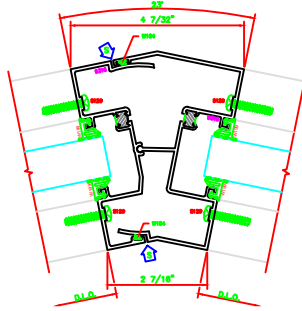

622 15° TO 30° INSIDE ADJ. VERT.  
403 SCREWPLINE

625 15° TO 30° OUTSIDE ADJ. VERT.  
403 SCREWPLINE

623 23° OUTSIDE VERT.  
403 SCREWPLINE

621 0° TO 15° OUTSIDE ADJ. VERT.  
403 SCREWPLINE

607 0° TO 15° INSIDE ADJUSTABLE DEG. VERT.  
403 SCREWPLINE

627 15° TO 23° INSIDE ADJ. VERT.  
403 SCREWPLINE

507 O.G. HORZ.  
403 SCREWPLINE

ERASE NOTE:  
ARCH./G.C. NOTE:  
INTERIOR USE ONLY

202 O.G. SILL  
403 SCREWPLINE

205 LG. SILL  
403 SCREWPLINE