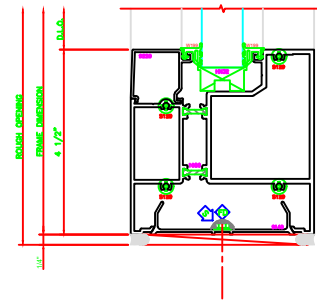

622 15° TO 30° INSIDE ADJ. VERT.  
403 SCREWPLINE

625 15° TO 30° OUTSIDE ADJ. VERT.  
403 SCREWPLINE

623 23° OUTSIDE VERT.  
403 SCREWPLINE

621 0° TO 15° OUTSIDE ADJ. VERT.  
403 SCREWPLINE

607 0° TO 15° INSIDE ADJUSTABLE DEG. VERT.  
403 SCREWPLINE

627 15° TO 23° INSIDE ADJ. VERT.  
403 SCREWPLINE

507 O.G. HORZ.  
403 SCREWPLINE

ERASE NOTE:  
ARCH./G.C. NOTE:  
INTERIOR USE ONLY

202 O.G. SILL  
403 SCREWPLINE

205 LG. SILL  
403 SCREWPLINE