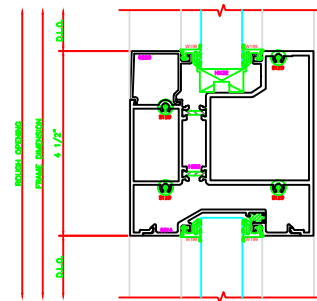

622 15° TO 30° INSIDE ADJ. VERT.  
403 SCREWPLINE

625 15° TO 30° OUTSIDE ADJ. VERT.  
403 SCREWPLINE

623 23° OUTSIDE VERT.  
403 SCREWPLINE

621 0° TO 15° OUTSIDE ADJ. VERT.  
403 SCREWPLINE

607 0° TO 15° INSIDE ADJUSTABLE DEG. VERT.  
403 SCREWPLINE

627 15° TO 23° INSIDE ADJ. VERT.  
403 SCREWPLINE

507 O.G. HORZ.  
403 SCREWPLINE

ERASE NOTE:  
ARCH./G.C. NOTE:  
INTERIOR USE ONLY

202 O.G. SILL  
403 SCREWPLINE

205 LG. SILL  
403 SCREWPLINE