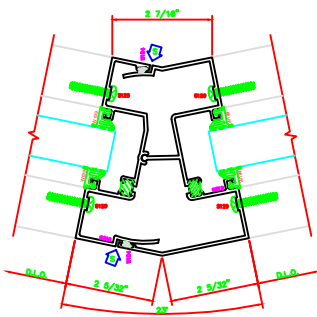

622 15° TO 30° INSIDE ADJ. VERT.  
403 SCREWPLINE

625 15° TO 30° OUTSIDE ADJ. VERT.  
403 SCREWPLINE

623 23° OUTSIDE VERT.  
403 SCREWPLINE

621 0° TO 15° OUTSIDE ADJ. VERT.  
403 SCREWPLINE

607 0° TO 15° INSIDE ADJUSTABLE DEG. VERT.  
403 SCREWPLINE

627 15° TO 23° INSIDE ADJ. VERT.  
403 SCREWPLINE

507 O.G. HORZ.  
403 SCREWPLINE

ERASE NOTE:  
ARCH./G.C. NOTE:  
INTERIOR USE ONLY

202 O.G. SILL  
403 SCREWPLINE

205 LG. SILL  
403 SCREWPLINE