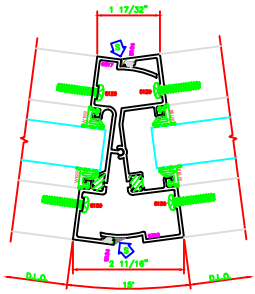

622 15° TO 30° INSIDE ADJ. VERT.  
403 SCREWPLINE

625 15° TO 30° OUTSIDE ADJ. VERT.  
403 SCREWPLINE

623 23° OUTSIDE VERT.  
403 SCREWPLINE

621 0° TO 15° OUTSIDE ADJ. VERT.  
403 SCREWPLINE

607 0° TO 15° INSIDE ADJUSTABLE DEG. VERT.  
403 SCREWPLINE

627 15° TO 23° INSIDE ADJ. VERT.  
403 SCREWPLINE

507 O.G. HORZ.  
403 SCREWPLINE

ERASE NOTE:  
ARCH./G.C. NOTE:  
INTERIOR USE ONLY

202 O.G. SILL  
403 SCREWPLINE

205 LG. SILL  
403 SCREWPLINE