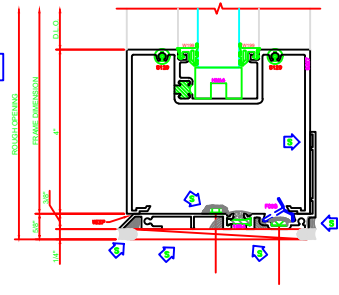

627 15° TO 23° INSIDE ADJ. VERT.  
403 SCREWPLINE

507 O.G. HORZ.  
403 SCREWPLINE

ERASE NOTE:  
ARCH./G.C. NOTE:  
INTERIOR USE ONLY

202 O.G. SILL  
403 SCREWPLINE

205 LG. SILL  
403 SCREWPLINE