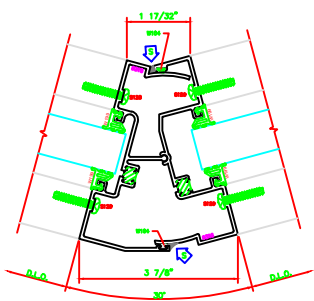

622 15° TO 30° INSIDE ADJ. VERT.  
403 SCREWPLINE

625 15° TO 30° OUTSIDE ADJ. VERT.  
403 SCREWPLINE

623 23° OUTSIDE VERT.  
403 SCREWPLINE

621 0° TO 15° OUTSIDE ADJ. VERT.  
403 SCREWPLINE

607 0° TO 15° INSIDE ADJUSTABLE DEG. VERT.  
403 SCREWPLINE

627 15° TO 23° INSIDE ADJ. VERT.  
403 SCREWPLINE

507 O.G. HORZ.  
403 SCREWPLINE

ERASE NOTE:  
ARCH./G.C. NOTE:  
INTERIOR USE ONLY

202 O.G. SILL  
403 SCREWPLINE

205 LG. SILL  
403 SCREWPLINE